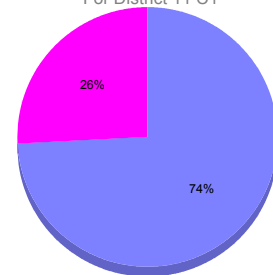

Goal, New, Dropped, Gain/Loss

Comparison of Membership Gain/Loss

Current Year Compared to the Previous Year

Gender Comparison 2010-2011

For District 11 C1

Oct/Nov/Dec
■ Male ■ Female