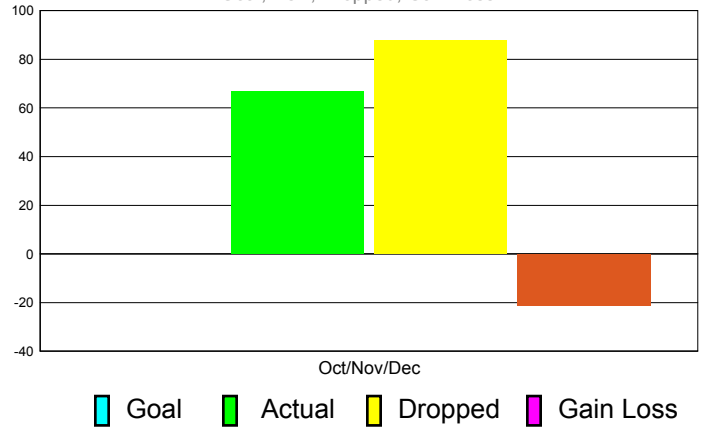

Membership Results 2011-2012

Goal, New, Dropped, Gain/Loss